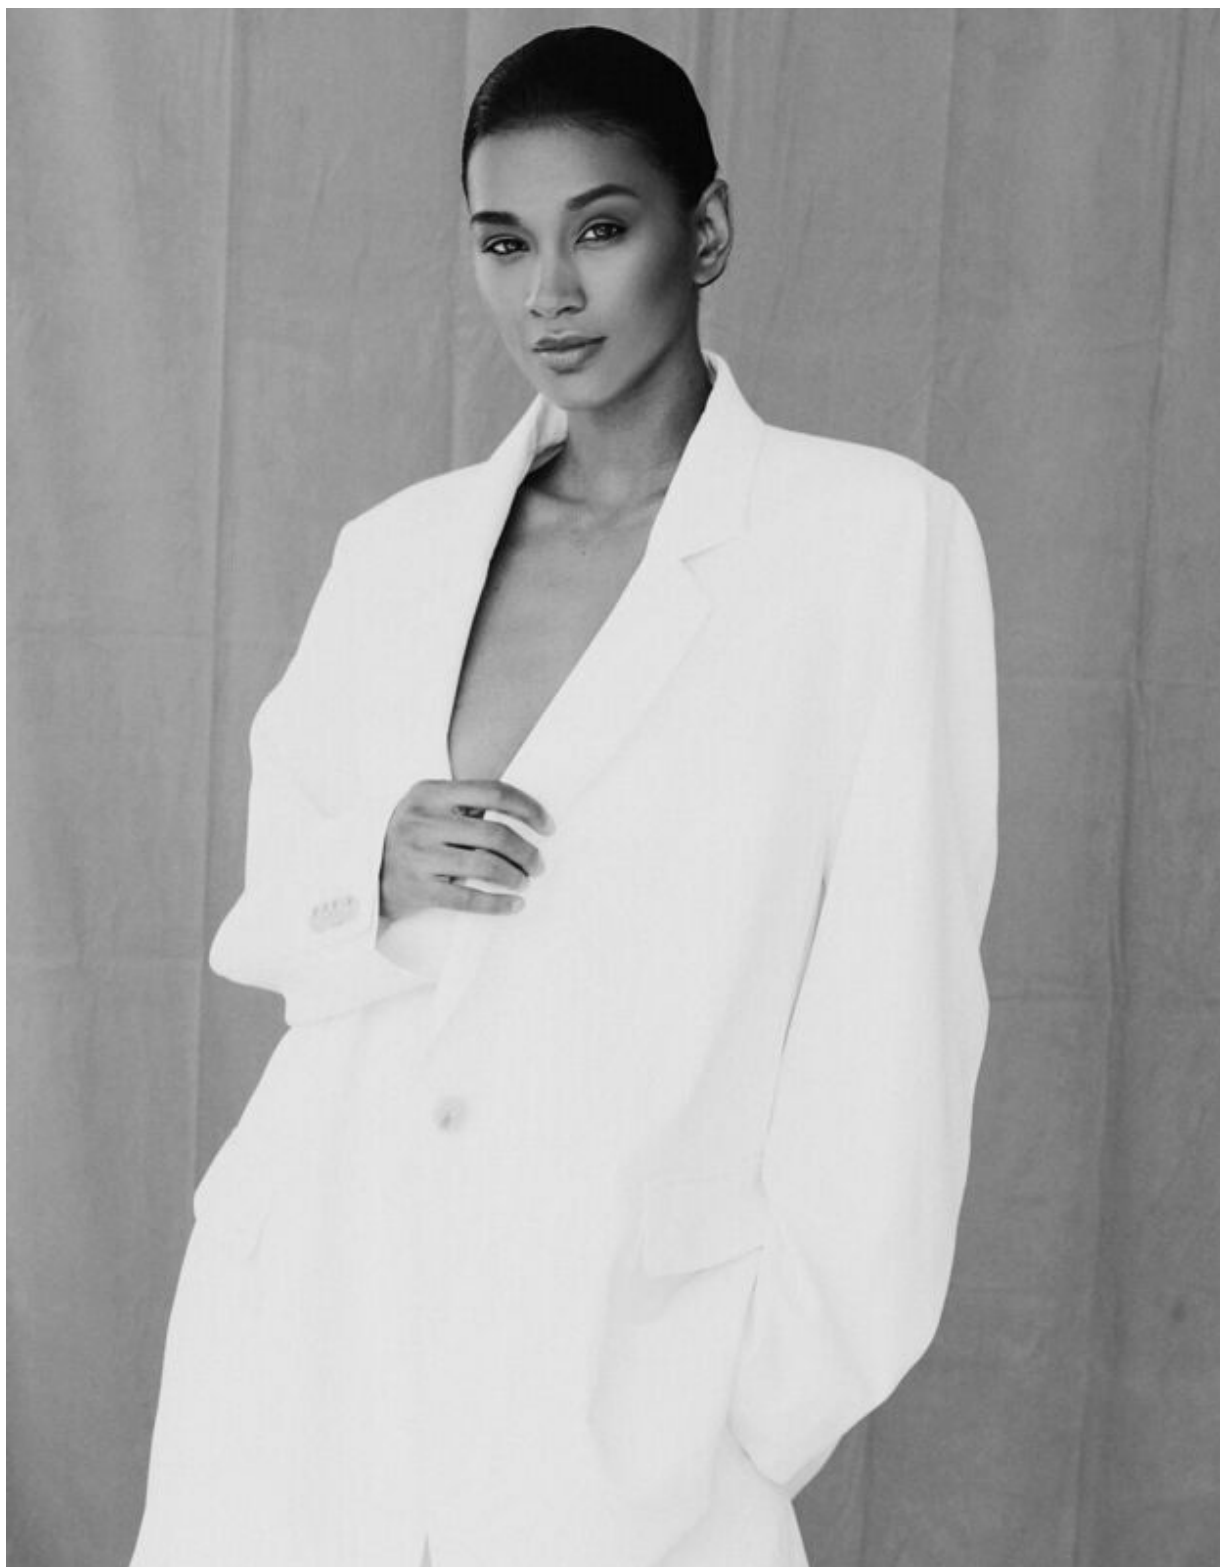

LISA MARIE JAFTHA

height 5'9" · bust 32.5" · cup B/C · waist 25" · hips 35" · dress 36 EU/6 US/8 UK
shoes size 39 EU/8 US/6 UK · hair brown · eyes brown